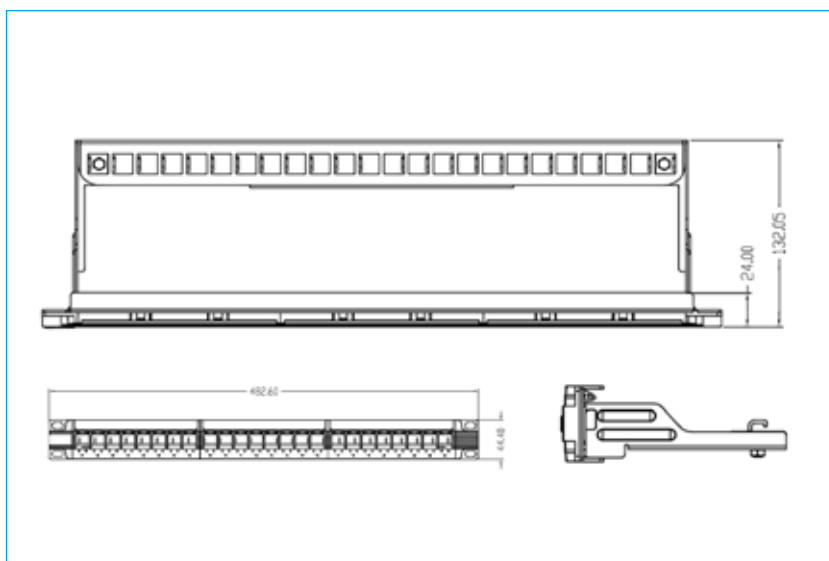

## UC CACC PP S BK 24 1U

## 19" Empty Shielded Patch Panel

- 19" Empty Shielded Patch Panel
- Available in Black
- Rear cable management as standard
- Also available as UC<sup>Precon</sup> pre-terminated cabling solution

## Specification

Item	Description
<b>Front Cover</b>	ABS + PC
<b>Rear Cable Management</b>	SPCC
<b>Frame</b>	SPCC wth Nickel plated
<b>Dimension</b>	(H x W) 1.75" x 19"