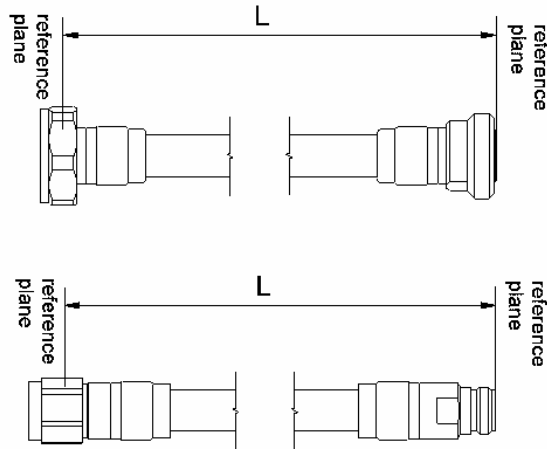

## 1/2" SOLDERED AND MOLDED JUMPER CABLE

<b>CONNECTOR TYPE</b>	7-16 male and female N male and female
<b>CABLE TYPE</b>	RFF 1/2"-50 (Superflexible)
<b>LENGTH</b>	Standard lengths: 0.5, 1, 1.5, 2 and 3 m. Other lengths available on request

### MECHANICAL CHARACTERISTICS

Maximum pulling force	
N	300 N
DIN 7-16	500 N
Minimum bending radius	
- Single bending	15 mm (0.6 in)
- Repeated bending	30 mm (1.2 in)
Operating temperature range	-55...+80°C (-67...+176 °F)
Crush resistance	3.4 kg/mm (190 lb/in)
Bending moment	2.7 Nm (2.0 lb-ft)
Water proof	IP 68

## LENGTH